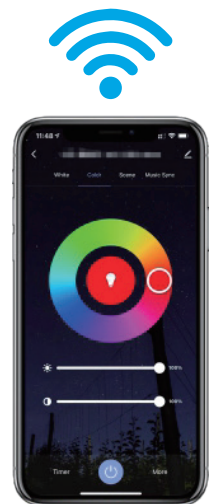

Tuya app Control